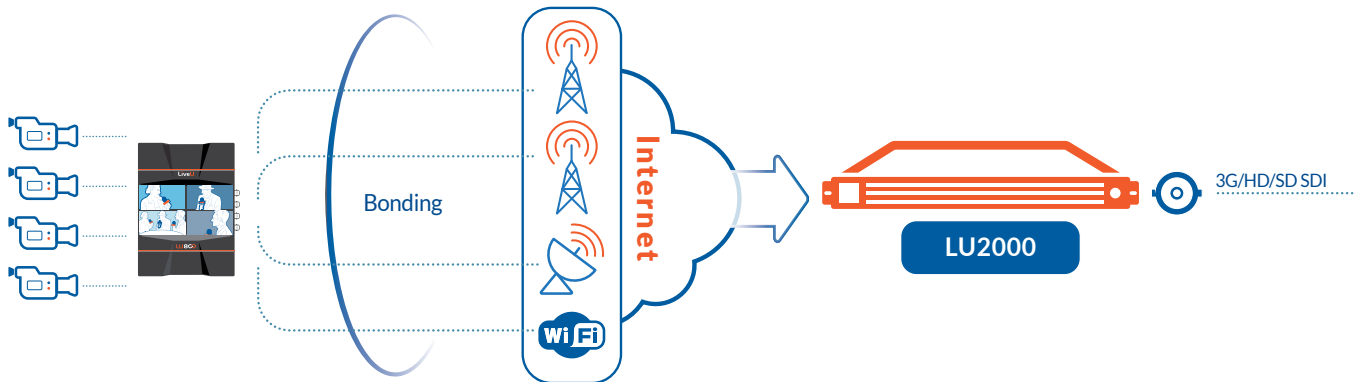

LU2000 VIDEO DECODER

Technical Specifications

FORM FACTOR	1U rackmount server
SOFTWARE	Pre-installed with LiveU LRT™ decoder software
VIDEO DECODER	H.264/HEVC
CONFIGURATIONS	Single/Duo/Quad simultaneous SDI outputs
IP OUTPUTS	RTMP for streaming to CDNs or social media, MPEG-TS, LiveU Matrix and NDI
RESOLUTIONS	1080p50/60/25/30/24, 1080i/50/60, 720p50/60/25/30/24, PAL, NTSC
HW INTERFACES	3G/HD/SD-SDI
NETWORK INTERFACE	2 X 1000/100/10 RJ-45
POWER SOURCES	110-240V 50/60HZ
CONTROL	Full control using cloud management via LiveU Central
PREVIEW	Transcodes and outputs preview via LiveU Central
DIMENSIONS	1.7" (43mm) Height, 17.2" (437mm) Width, 19.8" (503mm) Depth, 1U rackmount
WEIGHT	21lbs / 9.53 kg

www.liveu.tv

www.facebook.com/LiveU.Fans

www.twitter.com/liveu